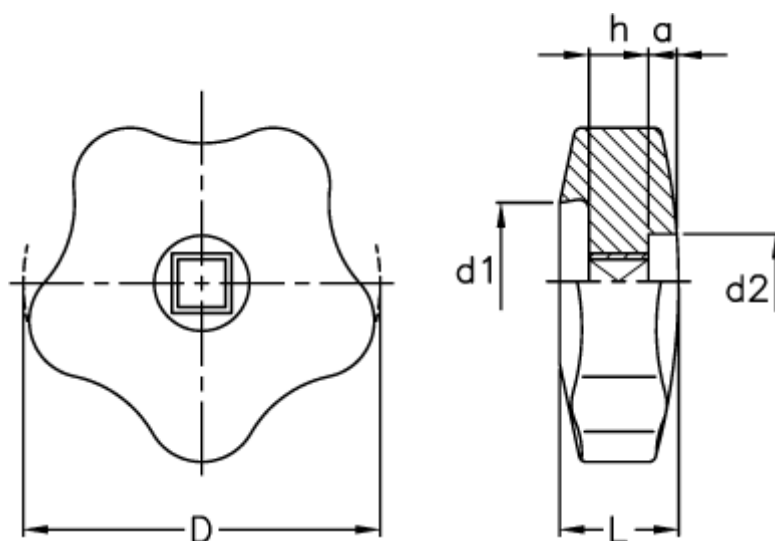

Article number: 2302069211

Description: E+G Lobe knob
VCR.192/60-7x7

Measures

a	= 4
d	= 60
d1	= 29
d2	= 16
h	= 10
L	= 20
S H9	= 7x7